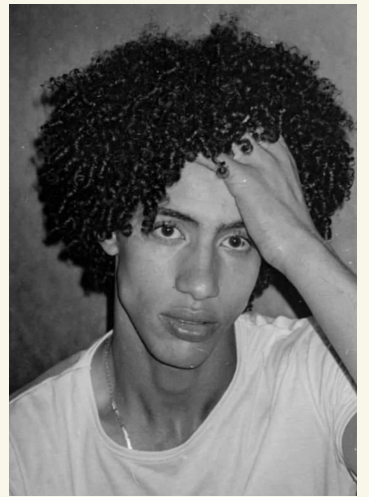

YOUSSEF F

born 1998 / hair darkbrown / eyes brown / height 185 / dress size M/L / shoes 42

+49 30 437 338 0 info@dbps.de

MUNICH AND BERLIN