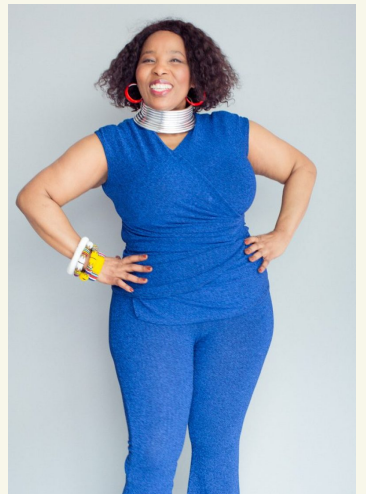

VELILE MCHUNU

born 1972 / hair black/grey / eyes darkbrown / height 162 / shoes 39

+49 30 437 338 0 info@dbps.de

HAMBURG