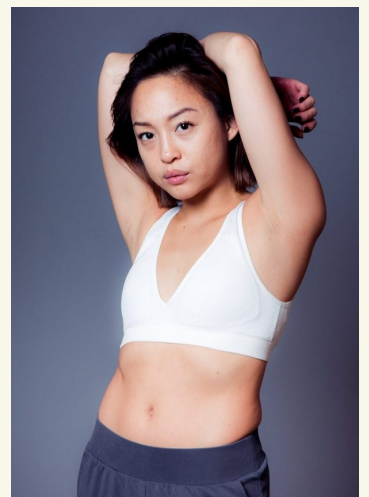

TONG SAO

born 1991 / hair darkbrown / eyes brown / height 145 / dress size 32 / shoes 36/37

+49 30 437 338 0 info@dbps.de

ATHENS