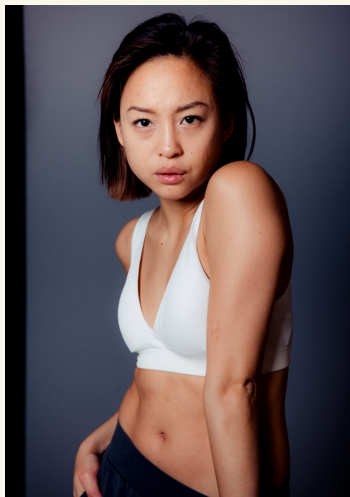

TONG SAO

born 1991 / hair darkbrown / eyes brown / height 145 / dress size 32 / shoes 36/37

+49 30 437 338 0 info@dbps.de

ATHENS