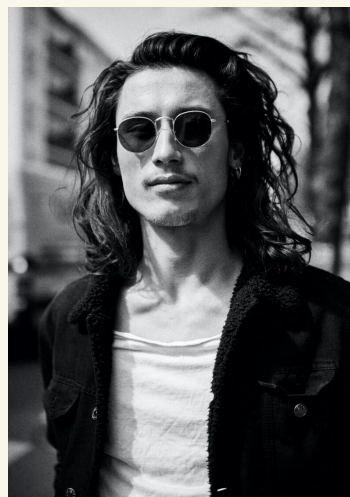

TOMMY R

born 1993 / hair darkbrown / eyes brown / height 184 / dress size 54 / shoes 43

+49 30 437 338 0 info@dbps.de

BAYERN