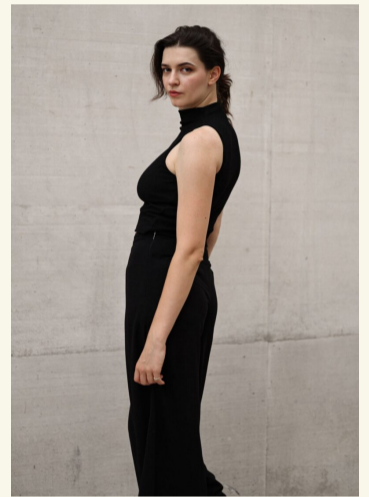

# TERESA ANNINA

# KORFMACHER

born 1997 / hair darkbrown / eyes brown-green / height 183 / dress size 38 / shoes 41

+49 30 437 338 0 info@dbps.de

STUTT GART