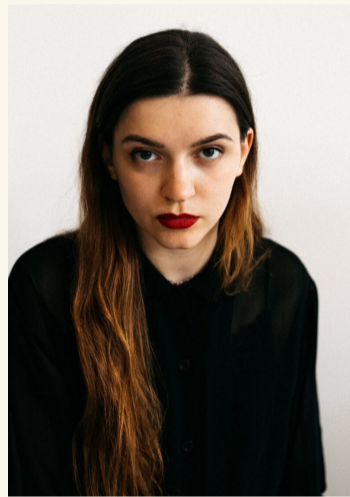

# TERESA ANNINA

# KORFMACHER

born 1997 / hair darkbrown / eyes brown-green / height 183 / dress size 38 / shoes 41

+49 30 437 338 0 info@dbps.de

STUTT GART