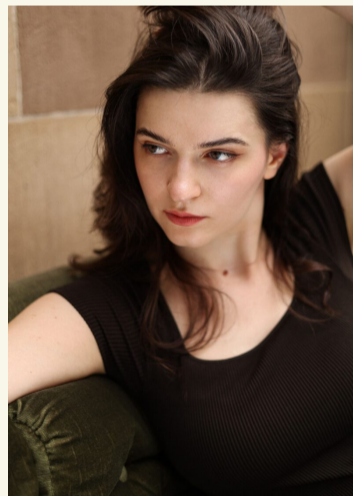

# TERESA ANNINA

# KORFMACHER

born 1997 / hair darkbrown / eyes brown-green / height 183 / dress size 38 / shoes 41

+49 30 437 338 0 info@dbps.de

STUTT GART