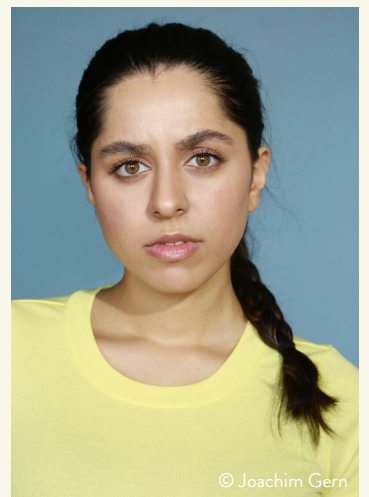

TARANE SANGI

born 1998 / hair darkbrown / eyes brown-green / height 175 / dress size S/M / shoes 41

+49 30 437 338 0 info@dbps.de

DUSSELDORF