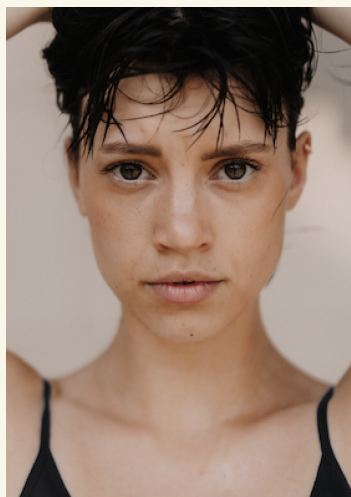

# SOPHIE SCHLÜTER

born 1999 / hair darkbrown / eyes brown-green / height 175 / dress size 36

+49 30 437 338 0 [info@dbps.de](mailto:info@dbps.de)

COLOGNE