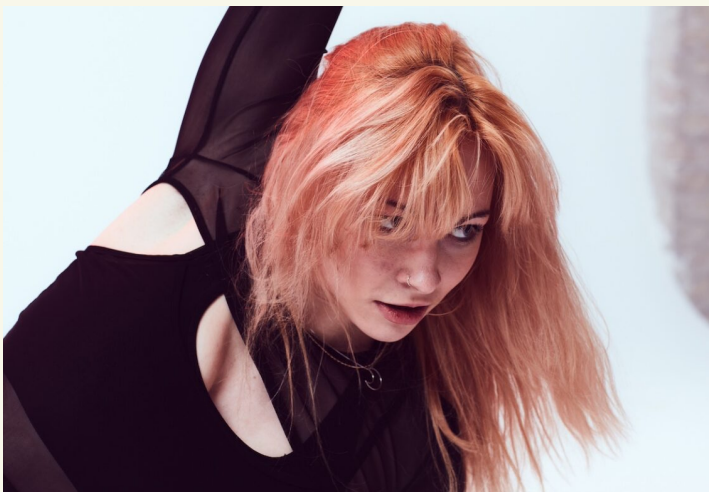

SOPHIE HAUENHERM

born 1999 / hair blond / eyes green / height 174 / dress size 36 / shoes 40

+49 30 437 338 0 info@dbps.de

DRESDEN