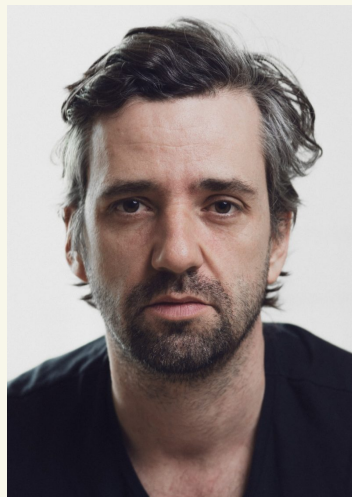

SIMON REEL

born 1981 / hair brown-grey / eyes brown / height 182 / dress size 98 / shoes 43

+49 30 437 338 0 info@dbps.de

HAMBURG