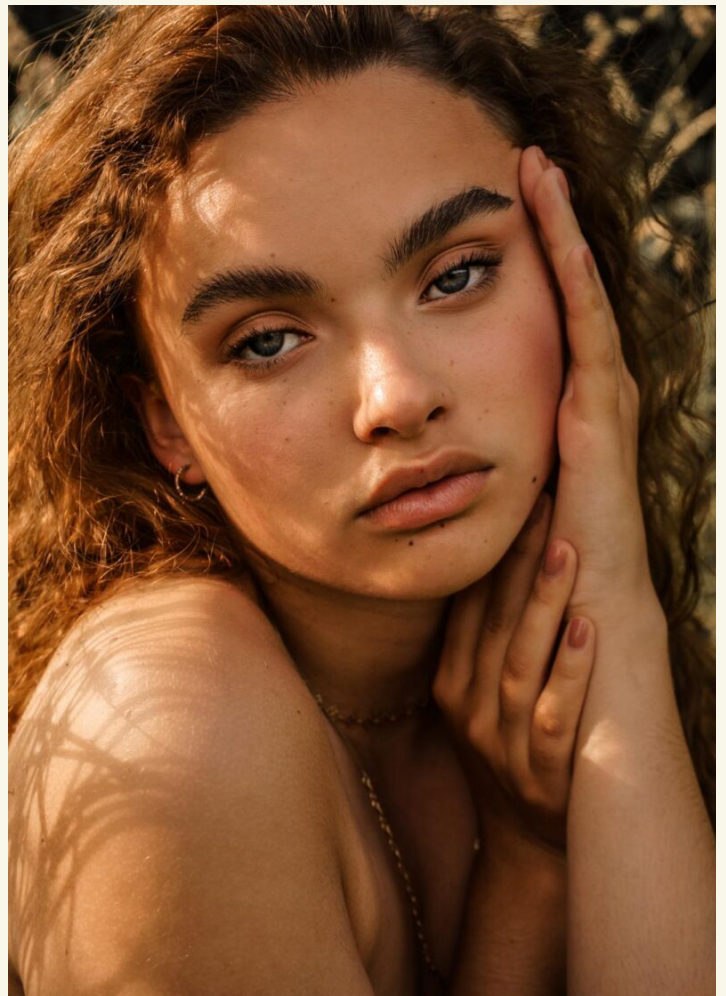

SIERRA MORGAN G

born 2003 / hair blonde / eyes green / height 172 / dress size 34/36 / shoes 38,5

+49 30 437 338 0 info@dbps.de

BAYERN