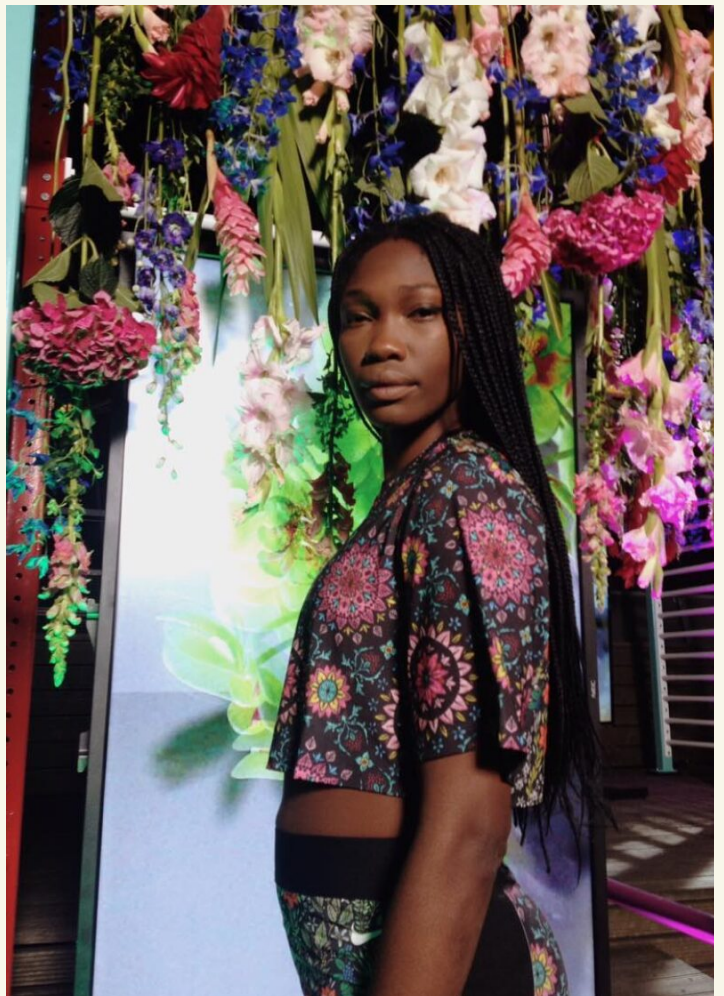

RUBY COMMEY

born 1991 / hair black / eyes darkbrown / height 174 / dress size 36/38 / shoes 39/40

+49 30 437 338 0 info@dbps.de

BERLIN AND HANNOVER