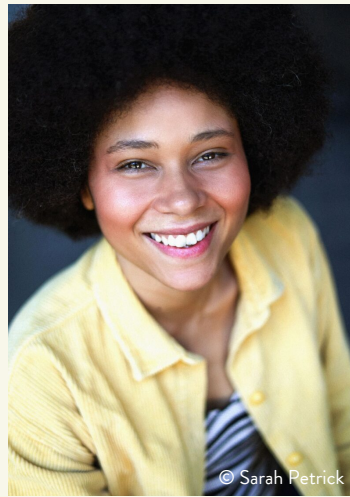

PALESA MOLOTO

born 1993 / hair darkbrown / eyes brown / height 165 / dress size 36 / shoes 39

+49 30 437 338 0 info@dbps.de

COLOGNE