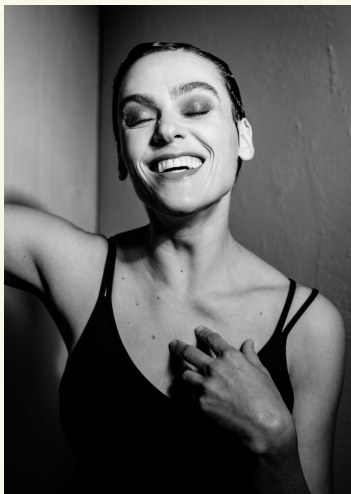

NINA BU

born 1977 / hair brown / eyes blue / height 174 / dress size 36 / shoes 39

+49 30 437 338 0 info@dbps.de

SWITZERLAND