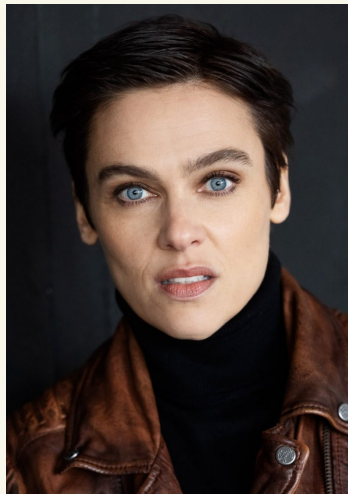

NINA BU

born 1977 / hair brown / eyes blue / height 174 / dress size 36 / shoes 39

+49 30 437 338 0 info@dbps.de

SWITZERLAND