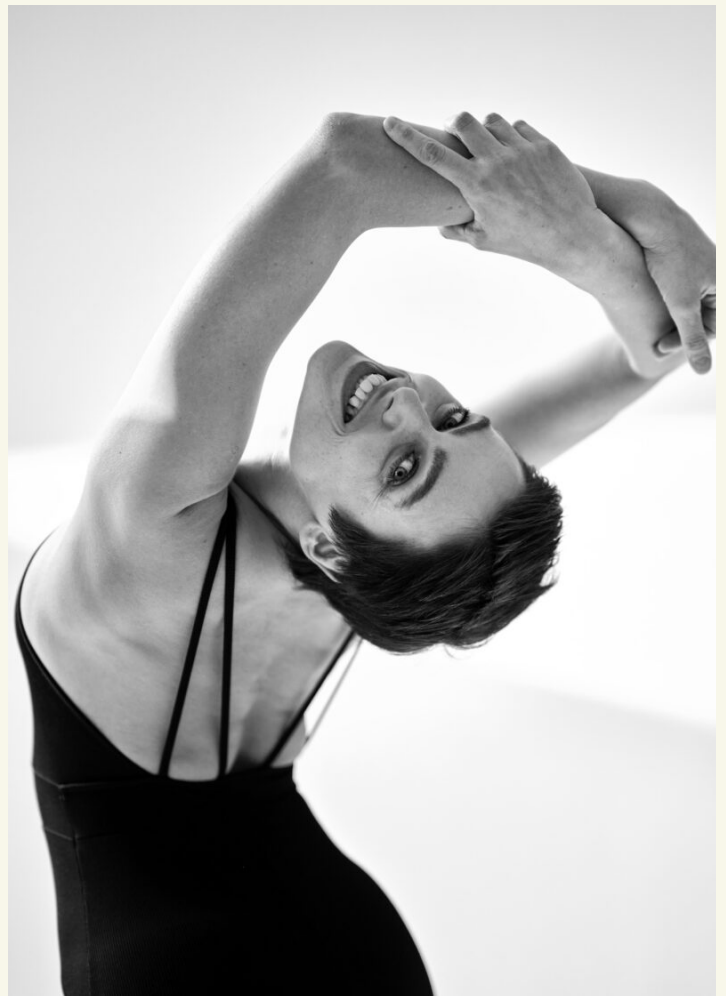

# NINA BURRI

born 1977 / hair brown / eyes blue / height 174 / dress size 36 / shoes 39

+49 30 437 338 0 info@dbps.de

SWITZERLAND