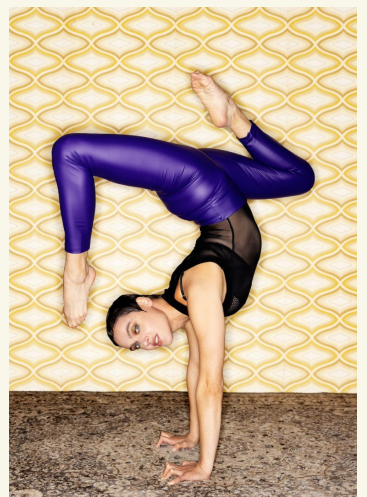

# NINA BURRI

born 1977 / hair brown / eyes blue / height 174 / dress size 36 / shoes 39

+49 30 437 338 0 info@dbps.de

SWITZERLAND