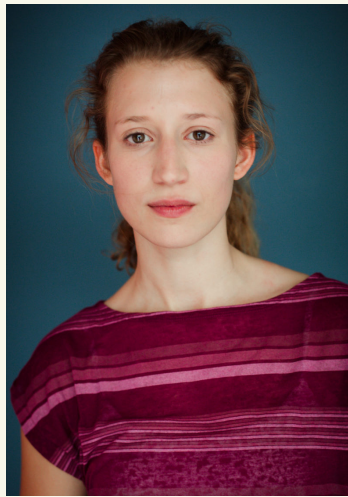

# NATHALIE LUCIA

born 1991 / hair redblond / eyes hazel / height 162 / dress size 36 / shoes 37

+49 30 437 338 0 [info@dbps.de](mailto:info@dbps.de)

COLOGNE