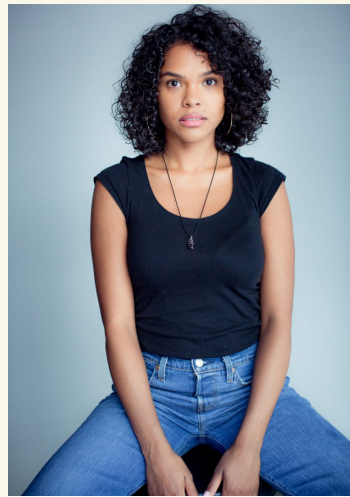

# NATASHA

born 1990 / hair darkbrown / eyes darkbrown / height 170 / dress size 34/36 / shoes 37,5

+49 30 437 338 0 [info@dbps.de](mailto:info@dbps.de)

WIESBADEN