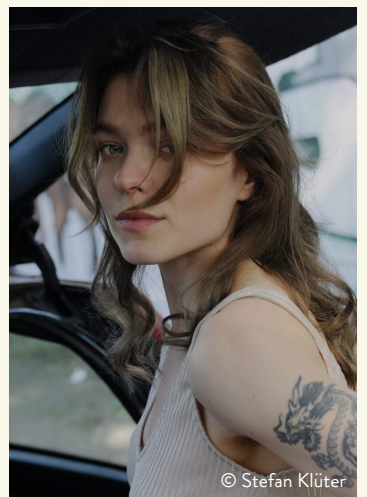

NATALIE LÜBKER

born 2000 / hair blond / eyes blue-green-grey / height 168 / dress size 36 / shoes 39

+49 30 437 338 0 info@dbps.de

NEW YORK