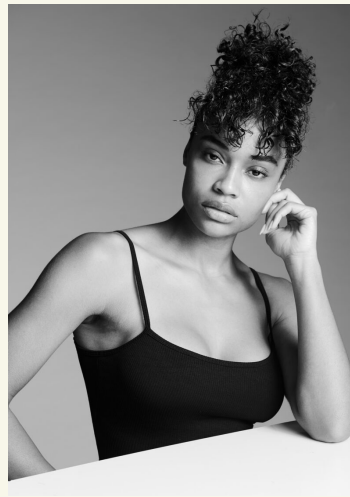

# NATALIE A

born 1992 / hair darkbrown / eyes darkbrown / height 173 / dress size 36 / shoes 39/40

+49 30 437 338 0 info@dbps.de

DUESSELDORF