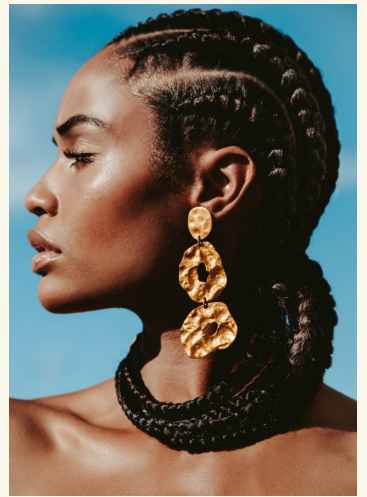

# NATALIE A

born 1992 / hair darkbrown / eyes darkbrown / height 173 / dress size 36 / shoes 39/40

+49 30 437 338 0 info@dbps.de

DUESSELDORF