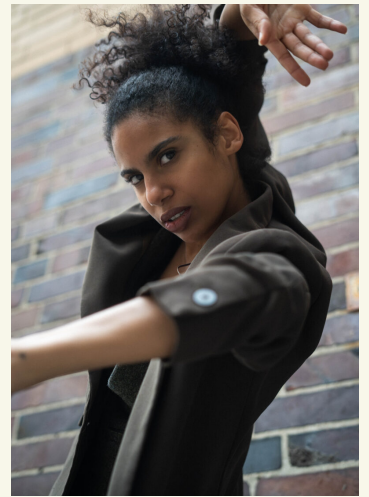

NAOMI BARRI

born 1996 / hair black / eyes brown / height 160 / dress size 34 / shoes 35

© Daniel Flaschar

© Daniel Flaschar

© Daniel Flaschar

© Jota Moss