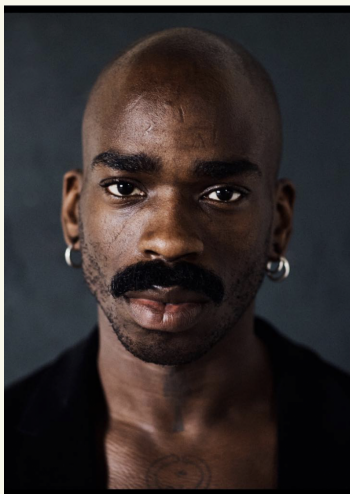

MIGUEL M

born 1989 / hair darkbrown / eyes darkbrown / height 179 / dress size 46-48 / shoes 42

+49 30 437 338 0 info@dbps.de

DUESSELDORF