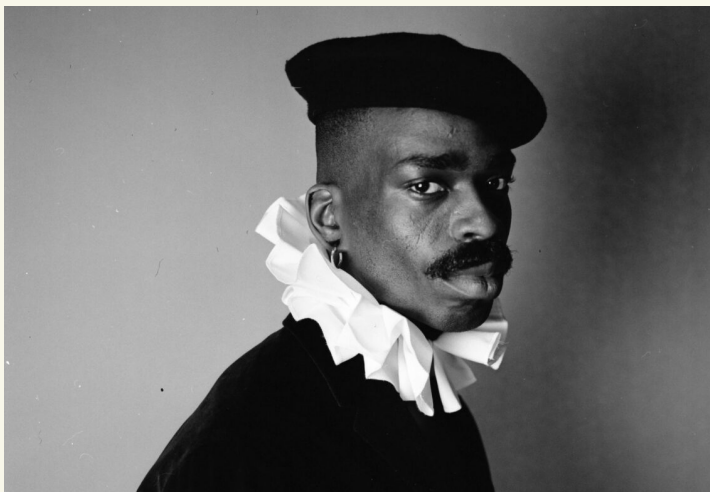

MIGUEL M

born 1989 / hair darkbrown / eyes darkbrown / height 179 / dress size 46-48 / shoes 42

+49 30 437 338 0 info@dbps.de

DUESSELDORF