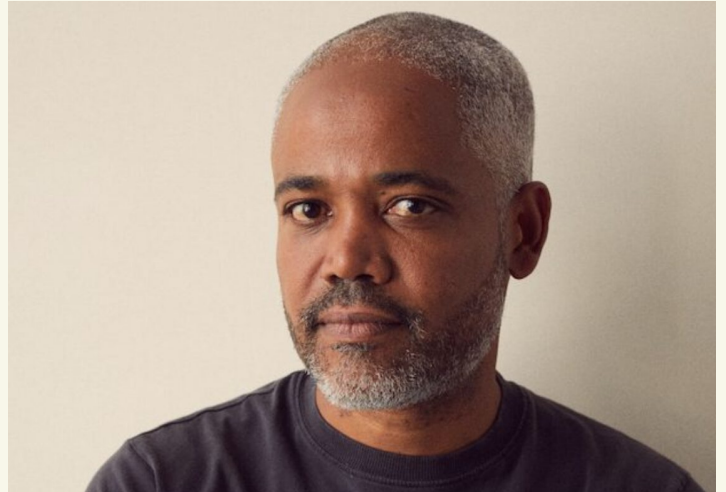

MIGUEL L

born 1976 / hair black/grey / eyes brown / height 189 / dress size 54 / shoes 46

+49 30 437 338 0 info@dbps.de

MUNICH