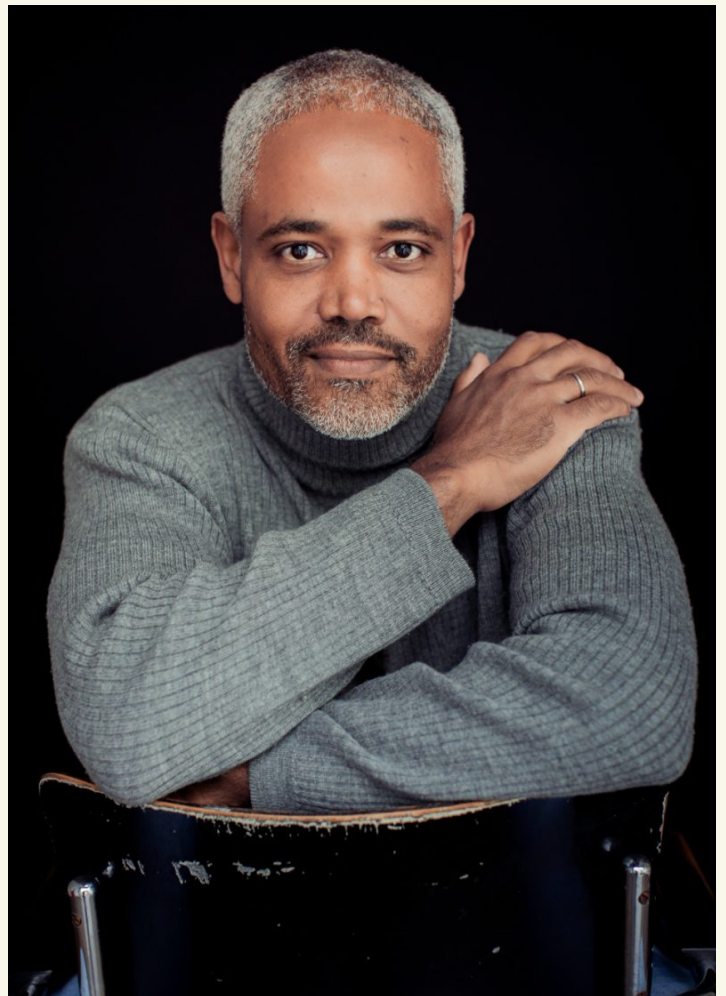

MIGUEL L

born 1976 / hair black/grey / eyes brown / height 189 / dress size 54 / shoes 46

+49 30 437 338 0 info@dbps.de

MUNICH