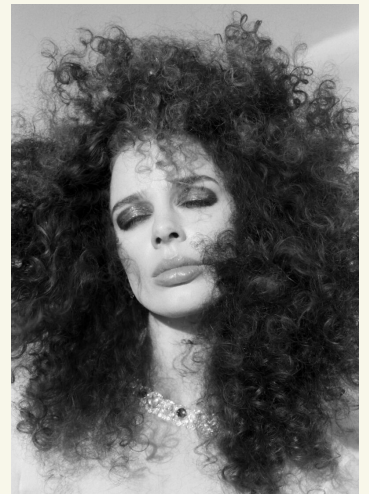

MICHELLE WI

born 1995 / hair red / eyes hazel / height 176 / dress size S / shoes 40/41

+49 30 437 338 0 info@dbps.de

ROTTERDAM