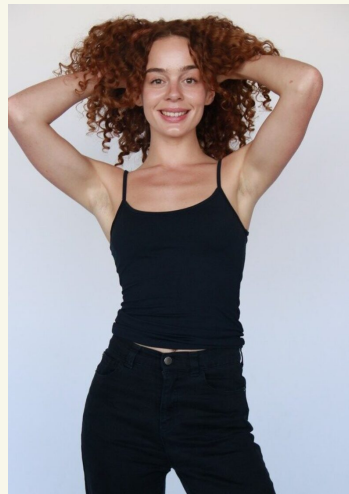

MICHELLE WI

born 1995 / hair red / eyes hazel / height 176 / dress size S / shoes 40/41

+49 30 437 338 0 info@dbps.de

ROTTERDAM