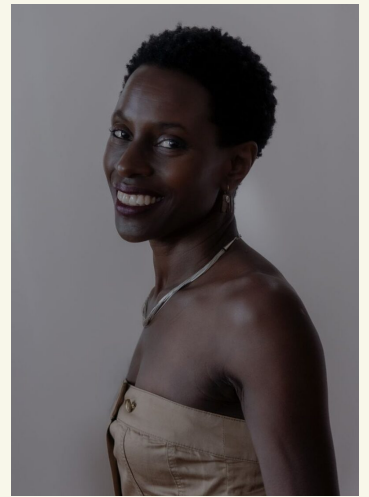

# MICHELLE E

born 1972 / hair black / eyes brown / height 162 / dress size 34/36 / shoes 38

+49 30 437 338 0 [info@dbps.de](mailto:info@dbps.de)

HAMBURG