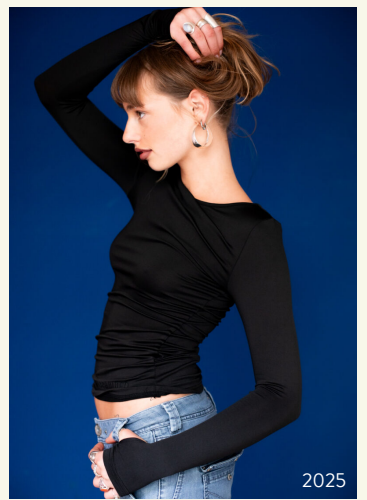

MERLE CR

born 2005 / hair darkblond / eyes green / height 172 / dress size S / shoes 40

+49 30 437 338 0 info@dbps.de

HAMBURG