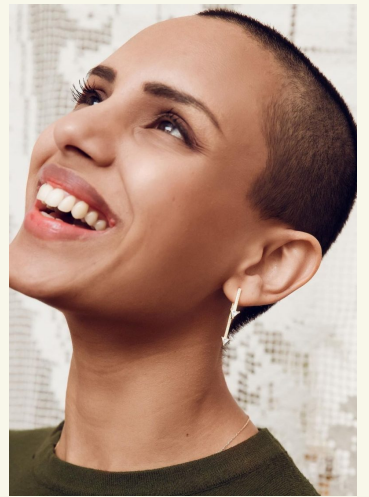

MERCEDES

born 1990 / hair black / eyes brown / height 156 / dress size XS / shoes 36/37

+49 30 437 338 0 info@dbps.de

DUESSELDORF