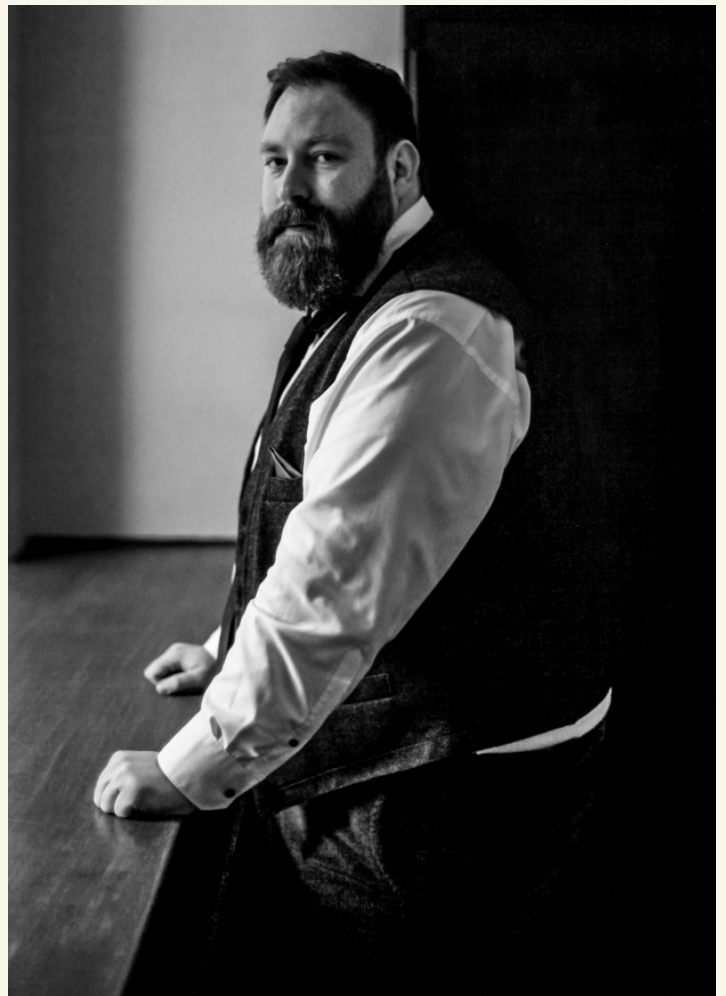

MATHIAS WI

born 1983 / hair blond/brown / eyes blue-grey / height 188 / dress size 62/64 / shoes 46/47

+49 30 437 338 0 info@dbps.de

NRW