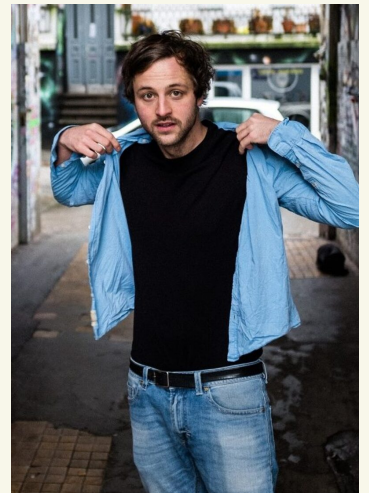

MATHIAS SPAAN

born 1989 / hair brown / eyes brown / height 180 / dress size 48/50 / shoes 42

+49 30 437 338 0 info@dbps.de

HAMBURG