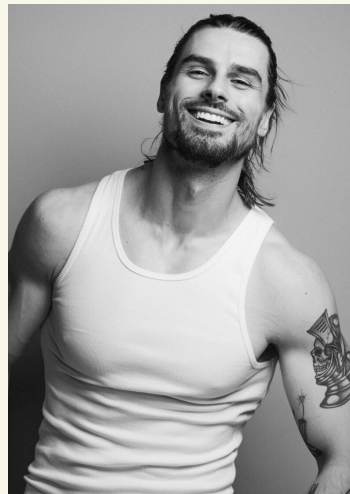

MART LACHEV

born 1994 / hair brown / eyes brown / height 195 / dress size L/XL / shoes 46

+49 30 437 338 0 info@dbps.de

SOFIA