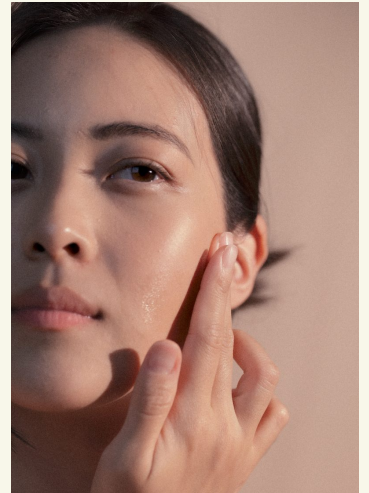

# MARIA SO

born 1991 / hair darkbrown / eyes brown / height 166 / dress size XS / shoes 38

+49 30 437 338 0    [info@dbps.de](mailto:info@dbps.de)

BASEL