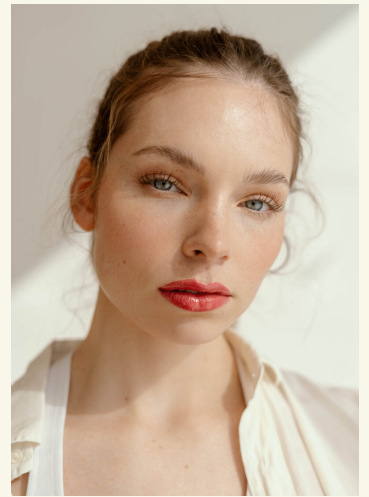

MAREIKE L

born 1994 / hair dark blonde / eyes blue / height 174 / dress size 34 / shoes 39

+49 30 437 338 0 info@dbps.de

LUDWIGSHAFEN