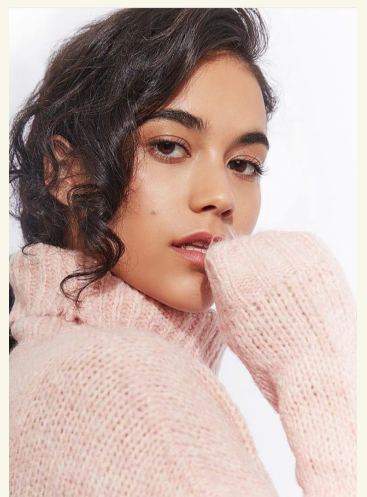

# MALENA SIL

born 2001 / hair black / eyes hazel / height 168 / dress size 34/36 / shoes 38

+49 30 437 338 0 [info@dbps.de](mailto:info@dbps.de)

PASSAU