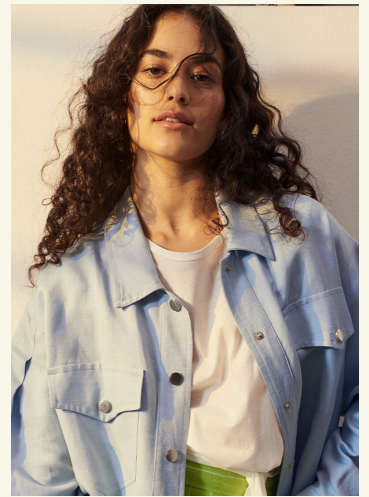

# MALENA S

born 2001 / hair brown / eyes brown / height 169 / dress size 34/36 / shoes 38

+49 30 437 338 0 [info@dbps.de](mailto:info@dbps.de)

PASSAU