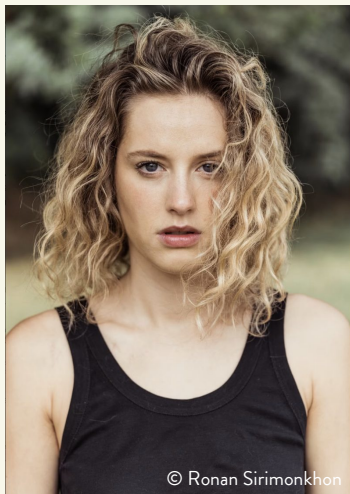

PAULA FI

born 1999 / hair blond / eyes blue / height 174 / dress size 34/36 / shoes 39

+49 30 437 338 0 info@dbps.de

MUNICH