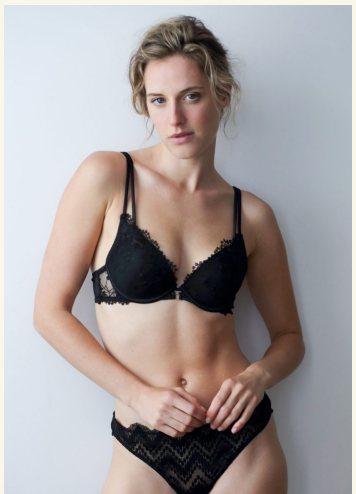

PAULA FI

born 1999 / hair blond / eyes blue / height 174 / dress size 34/36 / shoes 39

+49 30 437 338 0 info@dbps.de

MUNICH