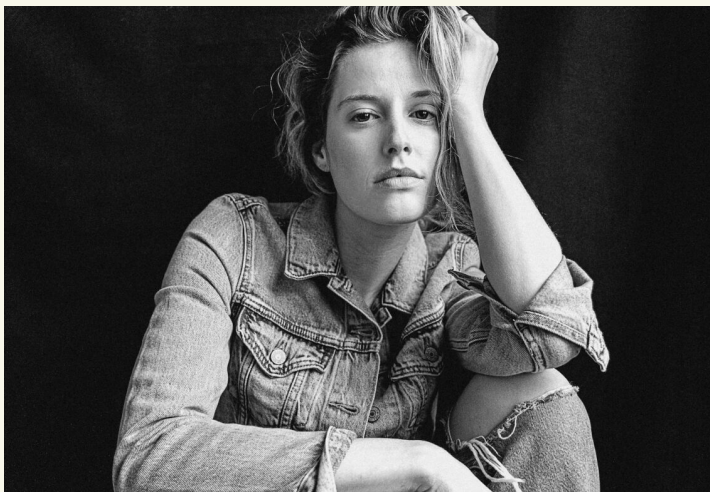

PAULA FI

born 1999 / hair blond / eyes blue / height 174 / dress size 34/36 / shoes 39

+49 30 437 338 0 info@dbps.de

MUNICH