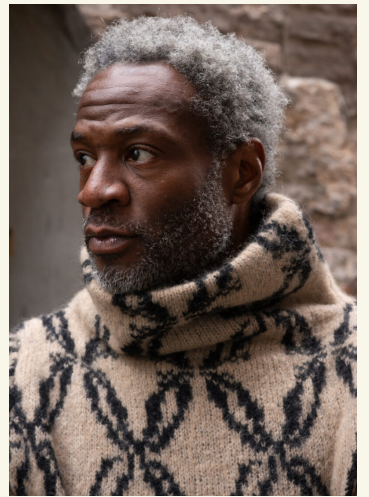

LUSALA

born 1980 / hair salt & pepper / eyes brown / height 190 / dress size L / shoes 45

+49 30 437 338 0 info@dbps.de

BRUSSELS