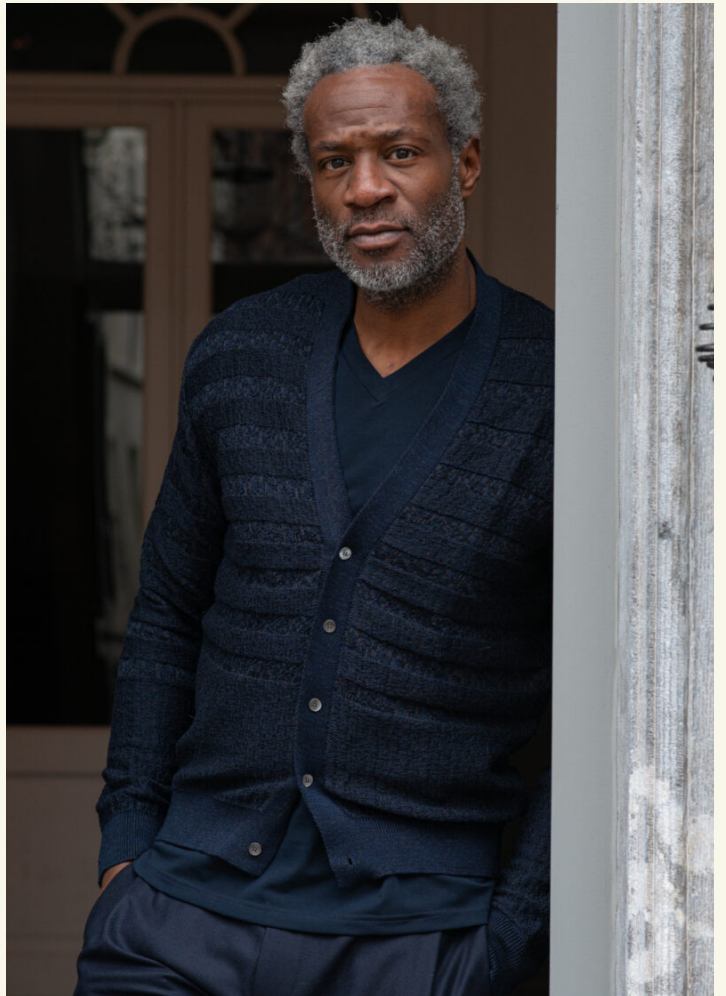

LUSALA

born 1980 / hair salt & pepper / eyes brown / height 190 / dress size L / shoes 45

+49 30 437 338 0 info@dbps.de

BRUSSELS