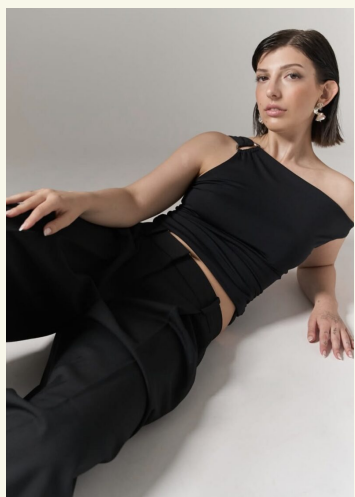

LORY

born 2000 / hair brown / eyes brown / height 160 / dress size 34/36 / shoes 35/36

+49 30 437 338 0 info@dbps.de

COLOGNE AND BERLIN