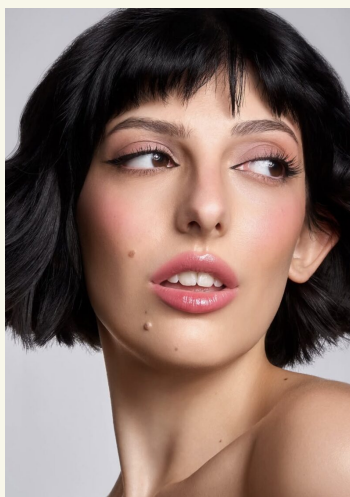

LORY

born 2000 / hair brown / eyes brown / height 160 / dress size 34/36 / shoes 35/36

+49 30 437 338 0 info@dbps.de

COLOGNE AND BERLIN