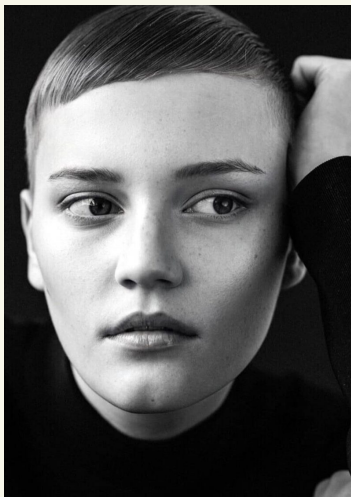

# LINA HOSS

born 1997 / hair darkblond / eyes brown / height 176 / dress size 36 / shoes 39

+49 30 437 338 0 info@dbps.de

HAMBURG