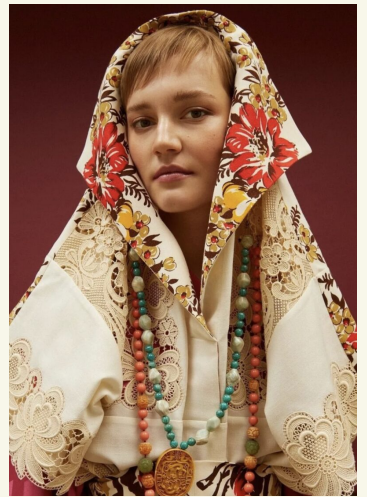

# LINA HOSS

born 1997 / hair darkblond / eyes brown / height 176 / dress size 36 / shoes 39

+49 30 437 338 0 info@dbps.de

HAMBURG