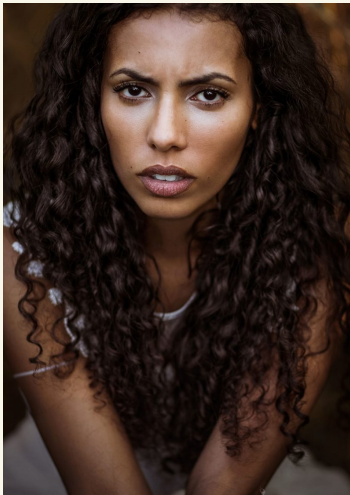

LILLY MATOÚ

born 1990 / hair brown / eyes darkbrown / height 164 / dress size 34/36 / shoes 38/39

+49 30 437 338 0 info@dbps.de

LEIPZIG