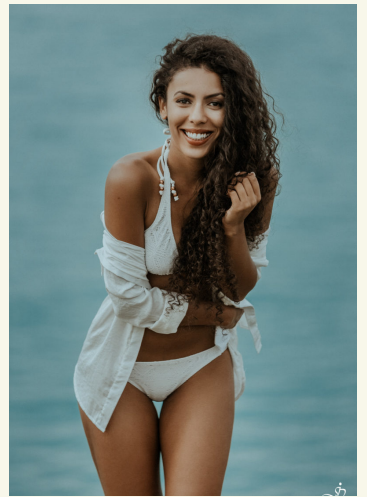

LILLY MATOÚ

born 1990 / hair brown / eyes darkbrown / height 164 / dress size 34/36 / shoes 38/39

+49 30 437 338 0 info@dbps.de

LEIPZIG