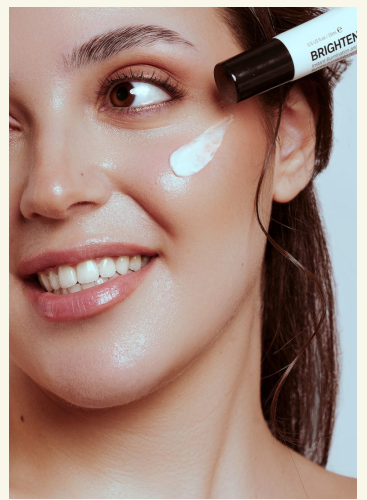

LAMA

born 1998 / hair brown / eyes brown / height 170 / dress size 46 / shoes 40

+49 30 437 338 0 info@dbps.de

BOCHUM