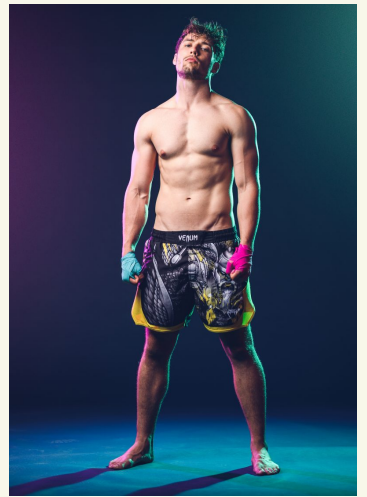

KLEMENS L

born 1997 / hair brown / eyes brown-green / height 179 / dress size 48/50 / shoes 42

+49 30 437 338 0 info@dbps.de

MUNICH