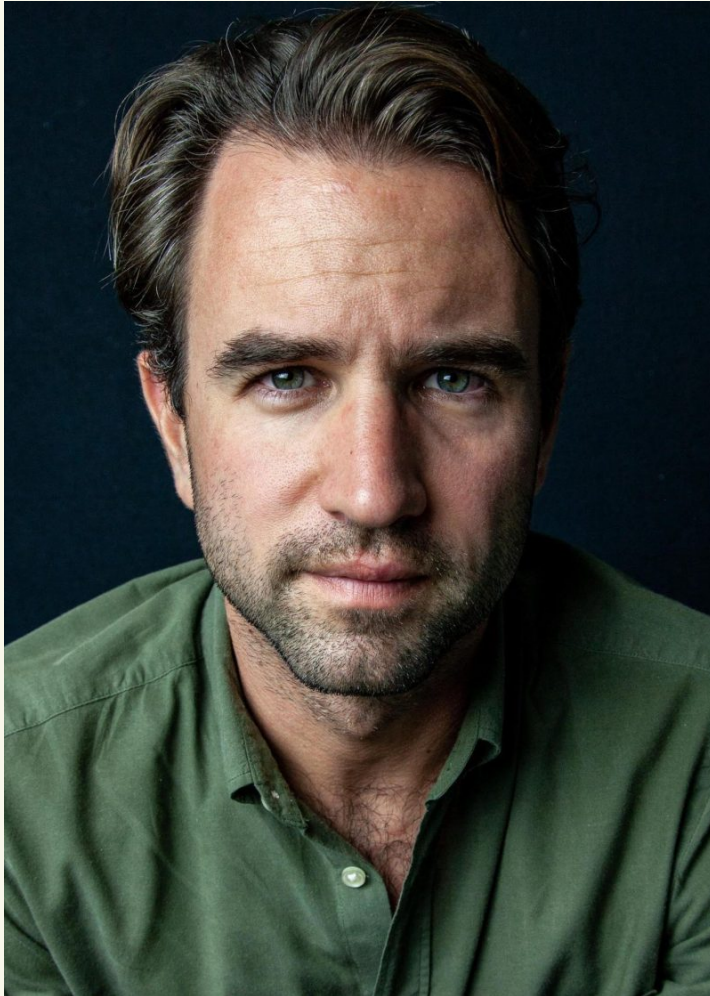

JURI ELMER

born 1985 / hair brown / eyes blue-grey / height 183 / dress size 48 / shoes 43

+49 30 437 338 0 info@dbps.de

ZURICH