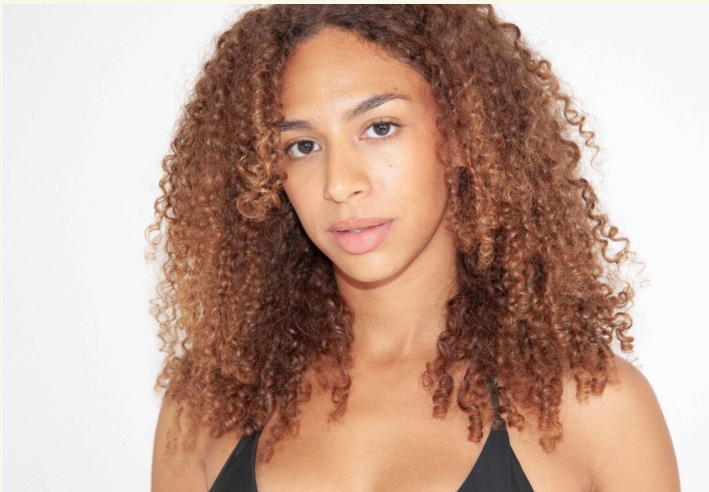

# JOYCE SOFIE

born 2000 / hair brown / eyes dark brown / height 164 / dress size 34/36 / shoes 39

+49 30 437 338 0 info@dbps.de

COLOGNE