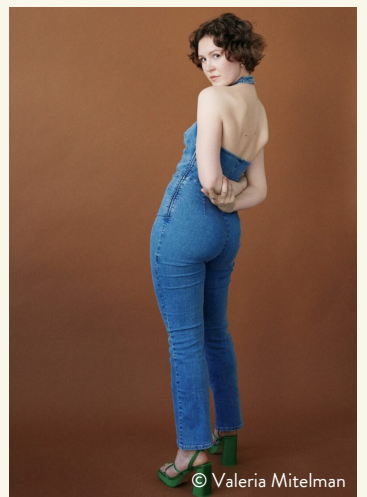

JESSICA TROCHA

born 1993 / hair brown / eyes brown / height 176 / dress size 40/42 / shoes 42

+49 30 437 338 0 info@dbps.de

BREMEN