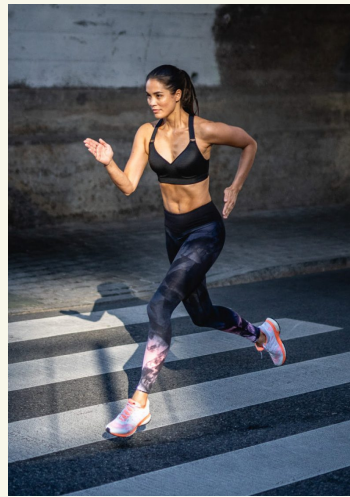

# JASMINE M

born 1979 / hair darkbrown / eyes darkbrown / height 174 / dress size 34/36 / shoes 39

+49 30 437 338 0 [info@dbps.de](mailto:info@dbps.de)

MUNICH