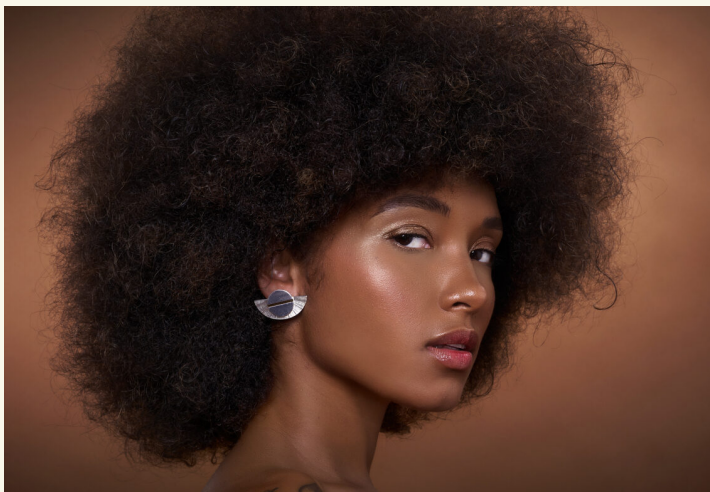

HÉLÈNE BE

born 1994 / hair darkbrown / eyes darkbrown / height 170 / dress size XS/S / shoes 40,5

+49 30 437 338 0 info@dbps.de

FRANCE