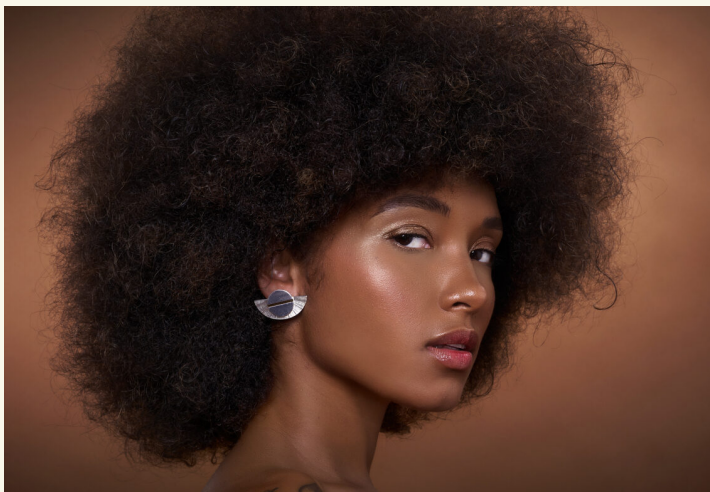

HÉLÈNE BE

born 1994 / hair darkbrown / eyes darkbrown / height 170 / dress size XS/S / shoes 39

+49 30 437 338 0 info@dbps.de

FRANCE