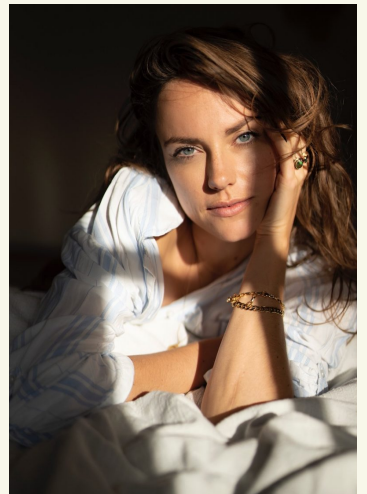

HANNA E

born 1987 / hair brown / eyes green-blue / height 173 / dress size 36/38 / shoes 41

+49 30 437 338 0 info@dbps.de

TÜBINGEN