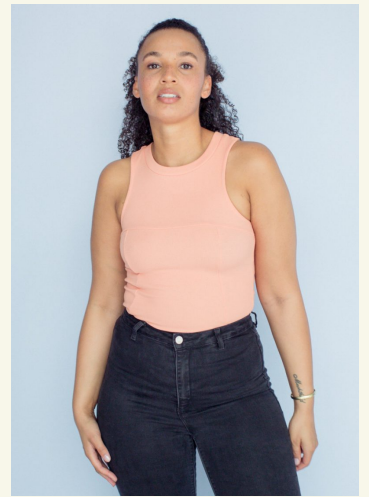

GUEGUE SONJA

born 1994 / hair brown / eyes brown / height 175 / dress size 38/40 / shoes 38/39

+49 30 437 338 0 info@dbps.de

HAMBURG