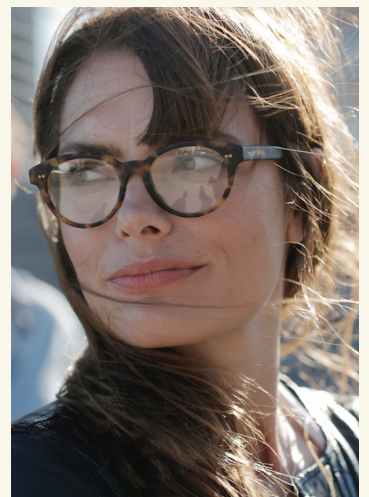

# GERALDINE SCH

born 1974 / hair brown / eyes brown / height 174 / dress size 36/38 / shoes 40/41

+49 30 437 338 0 info@dbps.de

HAMBURG