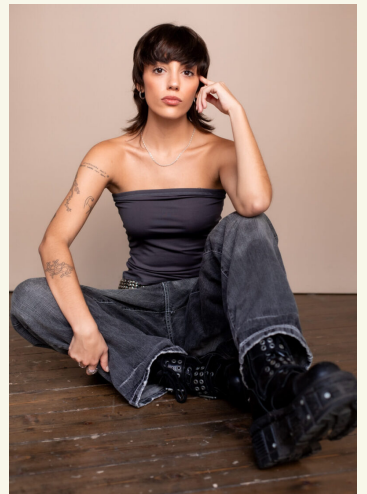

# EVA RI

born 1999 / hair darkbrown / eyes darkbrown / height 164 / dress size XS/S / shoes 37

+49 30 437 338 0 info@dbps.de

SPAIN