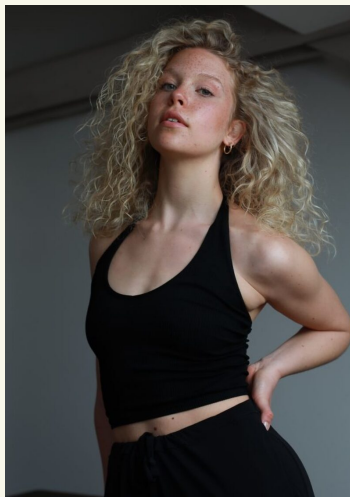

EMMA MORK

born 1998 / hair blond / eyes green-blue / height 175 / dress size 34/36 / shoes 39

+49 30 437 338 0 info@dbps.de

DUESSELDORF