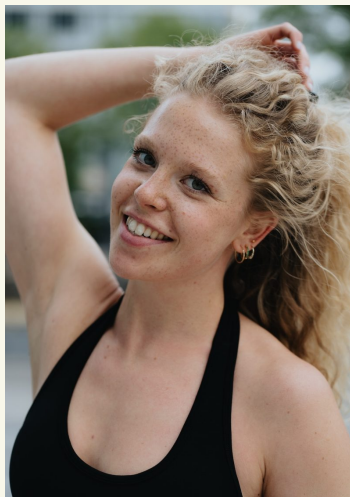

EMMA MO

born 1998 / hair blond / eyes green-blue / height 175 / dress size 34/36 / shoes 39

+49 30 437 338 0 info@dbps.de

DUESSELDORF