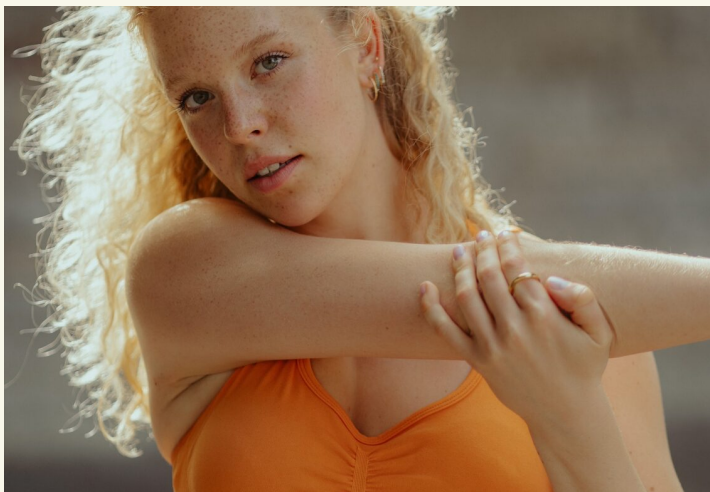

EMMA MO

born 1998 / hair blond / eyes green-blue / height 175 / dress size 34/36 / shoes 39

+49 30 437 338 0 info@dbps.de

DUESSELDORF