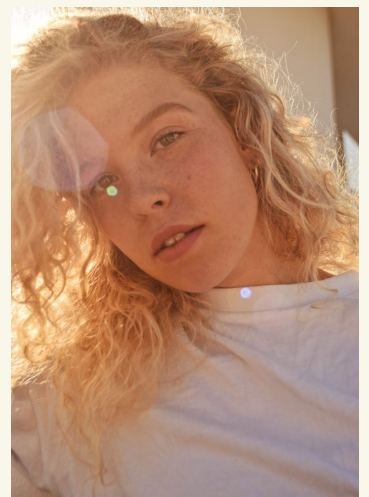

EMMA MO

born 1998 / hair blond / eyes green-blue / height 175 / dress size 34/36 / shoes 39

+49 30 437 338 0 info@dbps.de

DUESSELDORF